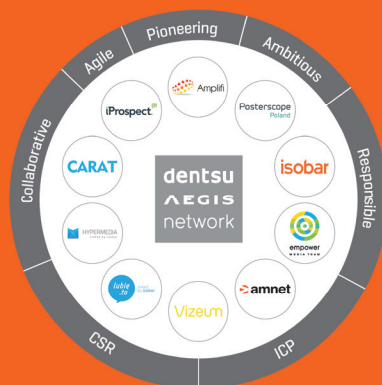

20+

Years of Digital Experience

Should you need any further information regarding our products and services, contact us to learn more and to discuss how we can help your business grow.

Jacek Parczewski
Head of Product Development & Portfolio
j.parczewski@hypermedia.pl
+48 735 992 979

We are part of: