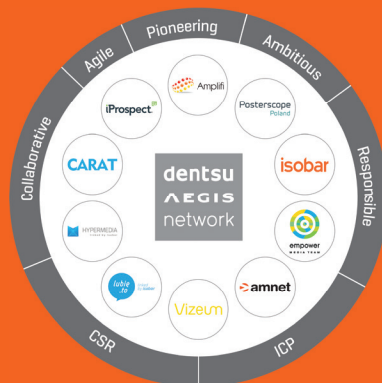

20+

Years of Digital Experience

Should you need any further information regarding our products and services, contact us to learn more and to discuss how we can help your business grow.

Jacek Parczewski
Head of Product Development & Portfolio
j.parczewski@hypermedia.pl
+48 735 992 979

We are part of: