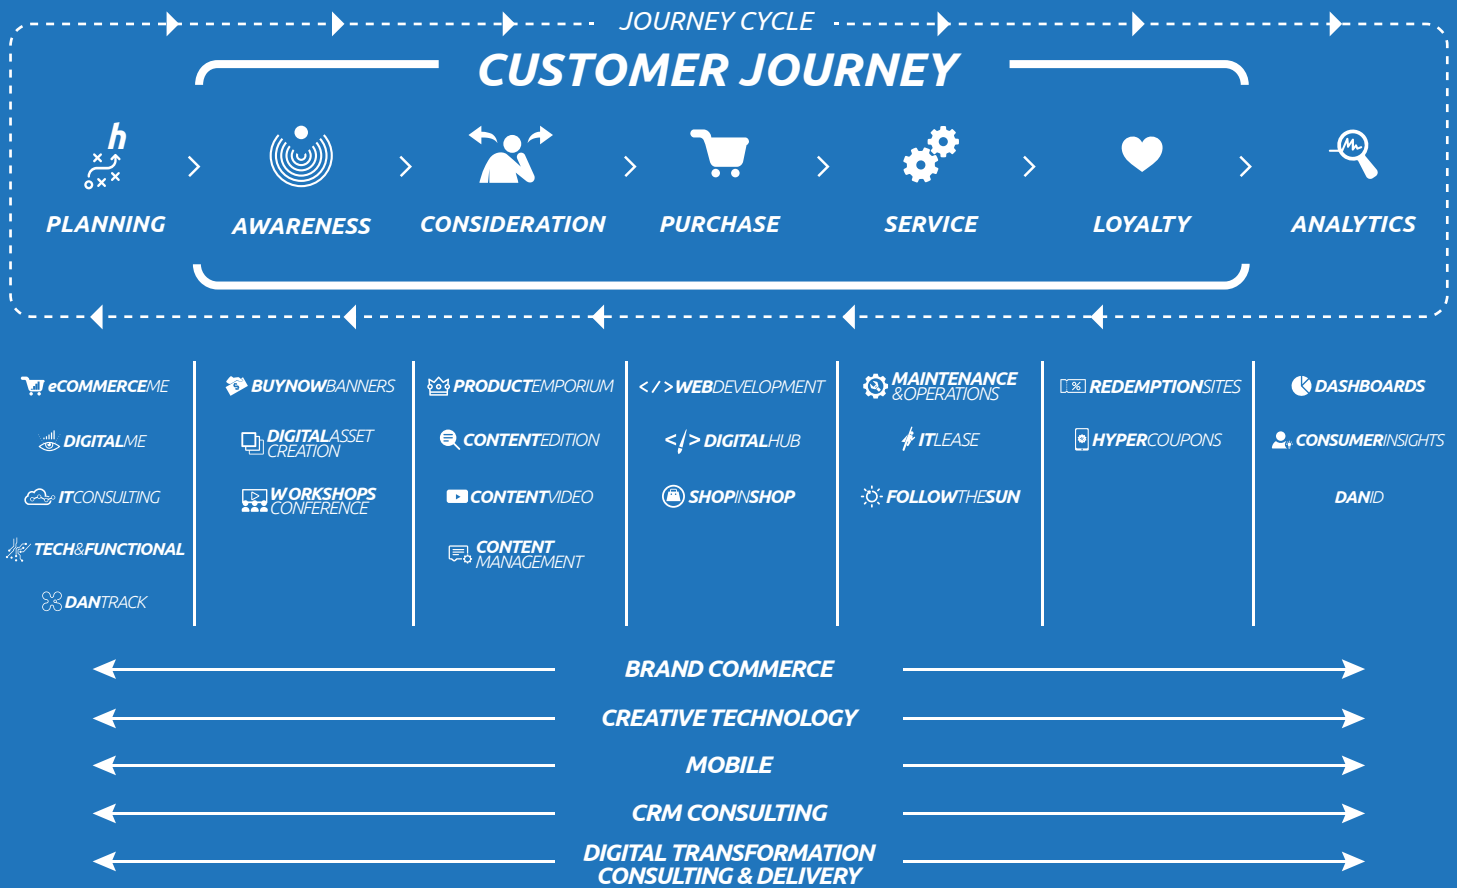

Questions?

Małgorzata Woźniczko
Project Manager Team Leader
m.wozniczko@hypermedia.pl

 *Content Edition goes best with:*

 **DIGITALHUB**

 **WEBDEVELOPMENT**

INFRASTRUCTURE & HOSTING 

This is part of our full suite of digital services across all customer touch points. We can help you design, produce, measure and optimize every piece of work for an engaging, end-to-end digital experience.